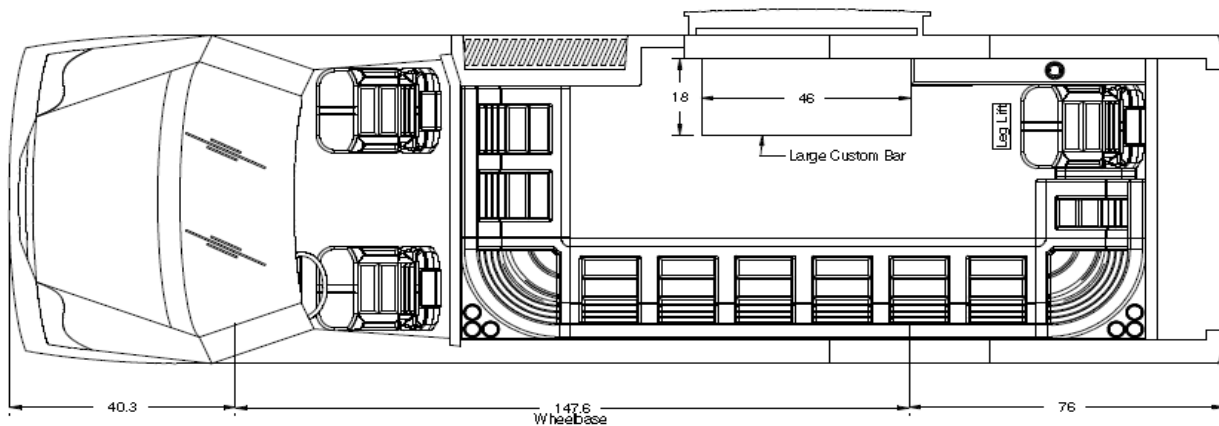

CODE	CHASSIS ACCESSORY DESCRIPTION
SX4	TRAN 350HD VAN 148" WB
G1	Shadow Black
101A	Pref Equip Pkg
57B	Manual A/C
99G	3.5L GTDI V6
446	6-SPD Auto SST
TB8	195/75R16 BSW
X73	3.73 REG X73
17G	WIN ALL 4th FLP
18D	EXT UPG Pkg
20E	10360 GVWR
21D	Char CLO 2 way
53K	Mod Wiring Pkg
544	Mirror Long Pwr Heat
57N	RR Win Defog
58T	Radio Prep Pkg
60C	Cruise Control

YEAR	TRANSIT CHASSIS DESCRIPTION	QTY
2016	Transit Chassis 350 HD BLACK GAS 3.5L V6	1

ACCESSORIES

CABIN	QTY
CABIN ELECTRONICS	
COACH ELECTRONICS	
DISH NETWORK - KVH A-9 Digital Satellite Directional TV System With Receiver (HIGH DEF) * <i>Please note: This item has only a 1-Year Factory Warranty and is not covered by Battisti Custom's Standard Warranty</i>	1
AIR & HEAT SYSTEM	
Additional Control Panel - Digital Air & Heat System Control Panel in Driver Compartment	1
Roof Top System Upgrade - 75k BTU AC & Heat Extreme Efficiency	1
REAR INTERIOR	
Wood Coach Flooring - Gerfloor Upgraded Sound Dampening (Color & Style MUST be chosen in Customer Preferences Section)	1
EXTERIOR	
LIMOUSINE SEATING	
CUSTOM ACCESSORIES	
Delete Starlight Ceiling and RGB Lighting System	1
20" Chairmen 250 Bentley 3 point belt, recline, map pocket	1
Bench "L" Seat add on - see drawing	1
Custom Bar/Cooler in place of Standard Bar To Hold Up 72 Beers and Ice	1
6way Power Seat Base with Power Leg lift Middle Seats Only - (Rear Seat Only)	1

FLOOR PLAN

Cabin Passenger:	2
Coach Passenger:	9
Rear Luggage:	Limited

INTERIOR PREFERENCES

- Seat Style: Chairmen - Bentley G-1
- Seat Color: Black
- Stitching Color: Gray
- Indirect Lighting: Blue
- Interior Color: Black
- Ceiling Color: Charcoal Suede
- H/G Wood Color: Carbon Fiber
- Floor Color: Slate