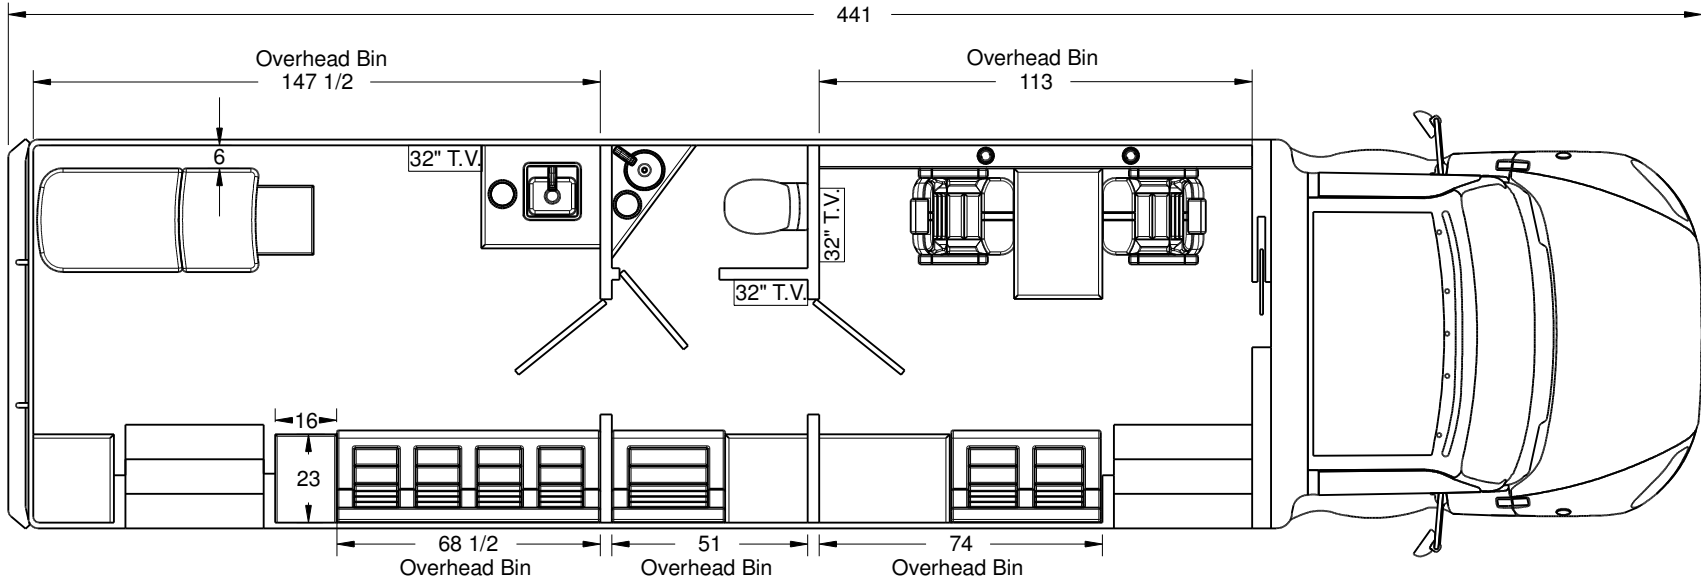

REVISIONS

ZONE	REV	DESCRIPTION	DATE	APPROVED
------	-----	-------------	------	----------

	DRAWN ALR	DATE 4/25/2016	Chassis: Freightliner M2 370			
	CHECKED					
	QA					
	MFG		SIZE <b>A</b>	FSCM NO.	DWG NO.	REV
	APPROVED		SCALE 1:50		SHEET 1 OF 1	