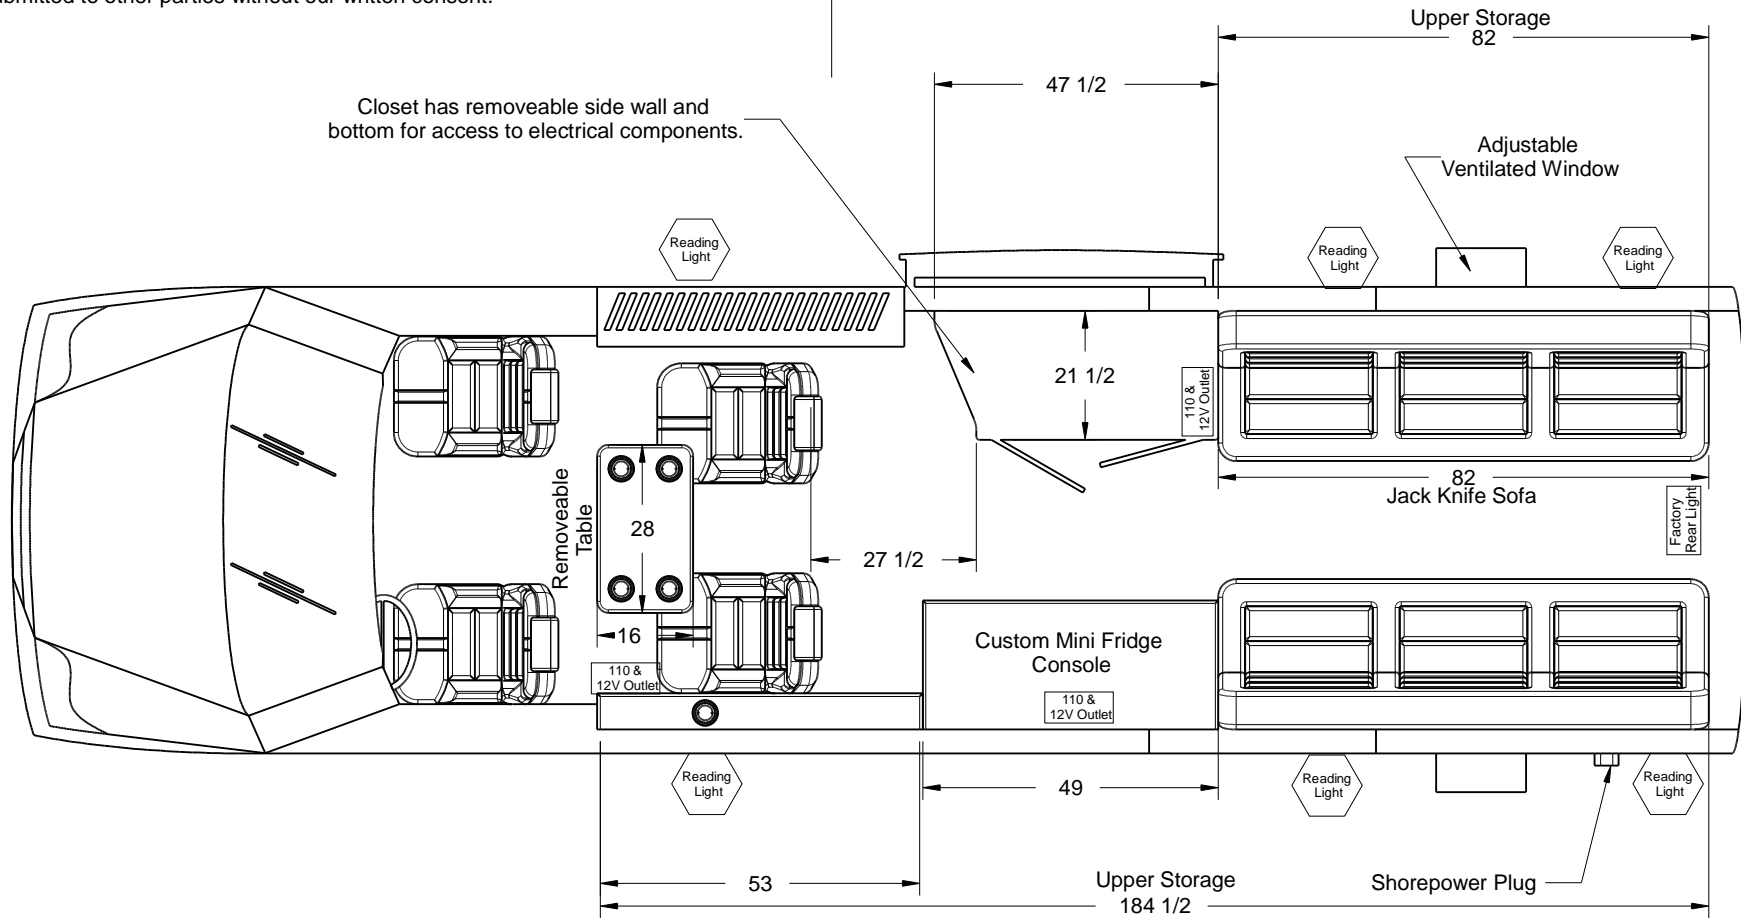

REVISIONS				
ZONE	REV	DESCRIPTION	DATE	APPROVED

Closet has removeable side wall and bottom for access to electrical components.

	DRAWN	DATE	Floor Plan Summary:			
	Andy R.		Custom			
	CHECKED		Chassis:			
	QA		Mercedes Sprinter 3500 170 Extended High Roof			
	MFG		SIZE	FSCM NO.	DWG NO.	REV
	APPROVED		A			
			SCALE	1:1	SHEET	1 OF 1