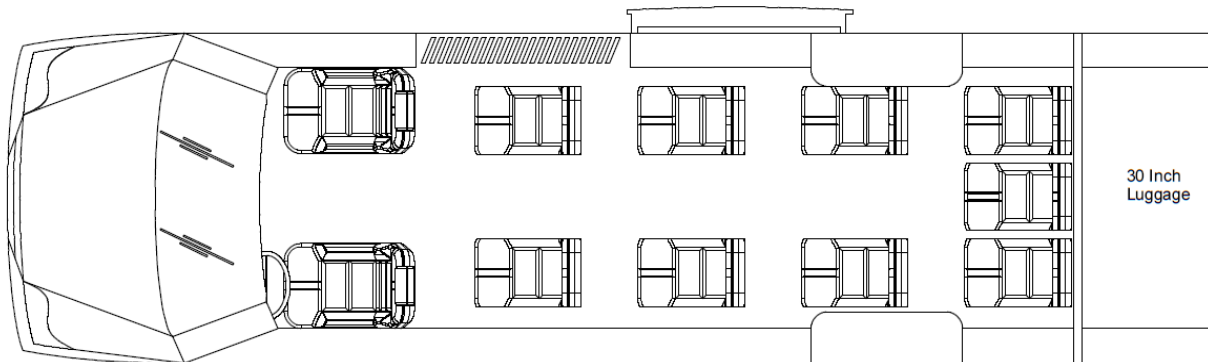

Phone: 574-262-5466

Fax: 574-206-0024

3500 EXECUTIVE SHUTTLE FLOOR PLAN

Option #1 Seating Configurations

{10Pass + Driver} (9) - 18" Single Seats
NY DOT

Choose One

XXXXX

EXECUTIVE SHUTTLE STANDARD FEATURES