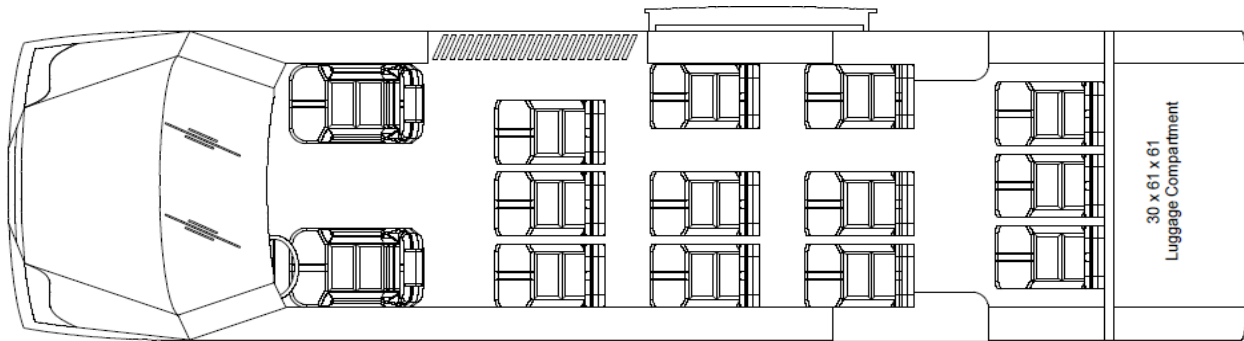

Vin#
BC# 14126
P.O.#

3500 EXECUTIVE SHUTTLE FLOOR PLAN

Option #2 Seating Configurations

{13 Pass + Dr} (12) - 18" Single Seats

Choose One

XXXXXXXX

CUSTOM FLOORPLANS AVAILABLE

EXECUTIVE SHUTTLE STANDARD FEATURES